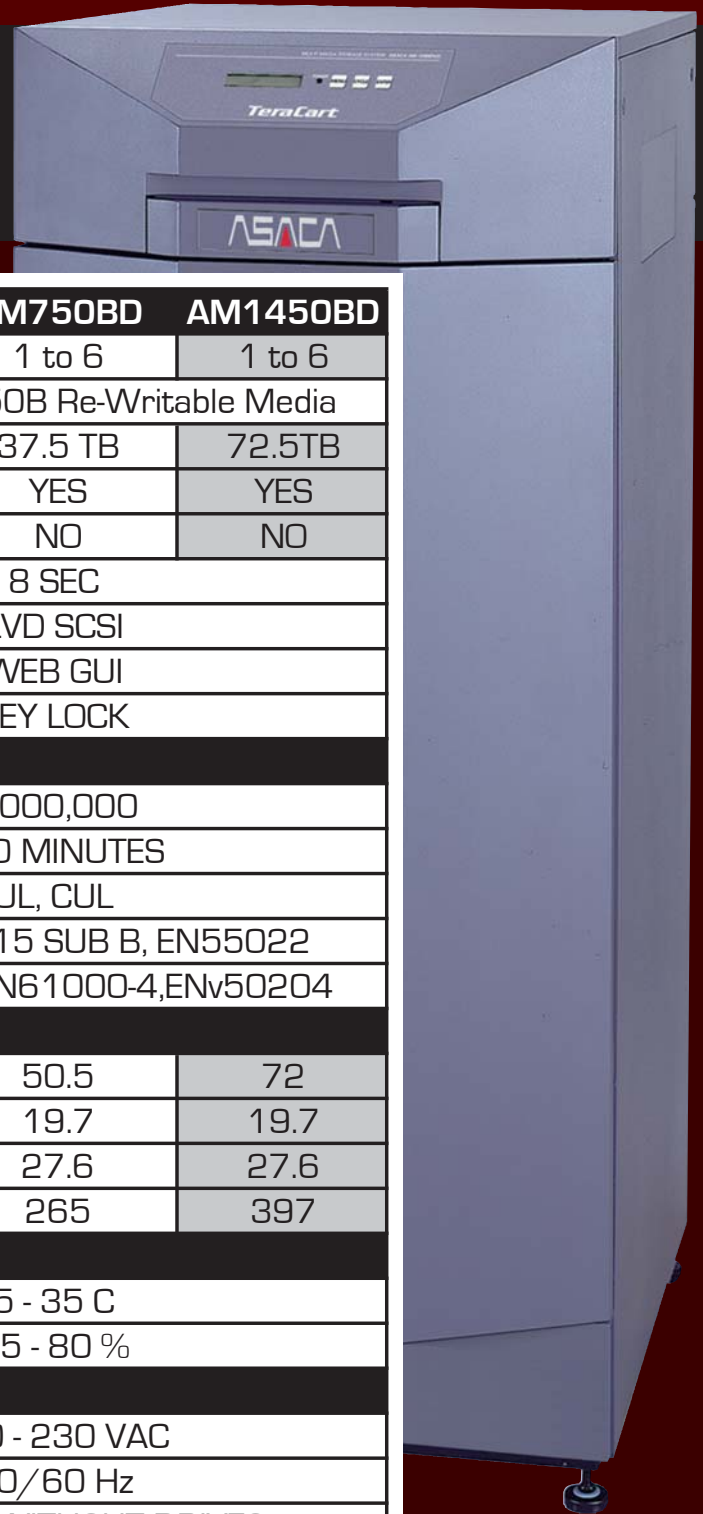

ASACA

ASACA SHIBASOKU CORPORATION OF AMERICA

TeraCart[®]

MULTIMEDIA
STORAGE SYSTEM

- 12TB, 34TB, 73TB storage capacity per jukebox
- Utilizing Bare Dual Layer 50GB Media
- From 1 to 24 Blu-Ray Internal Drives
- Network Attach and LVD SCSI
- Up to 9MB transfer rate per Blu-Ray disc drive
- 50 disc magazines for easy export and import of data
- Library virtualization, remote access, admin supported

NEXT GENERATION
**OPTICAL
LIBRARY**

TeraCart®

MULTIMEDIA
 STORAGE SYSTEM

SYSTEMS	AM250BD	AM750BD	AM1450BD
NUMBER OF DRIVES 1-3	1 to 3	1 to 6	1 to 6
MEDIA TYPE	AMBDRW50 50B Re-Writable Media		
CAPACITY	12 TB	37.5 TB	72.5TB
MAILBOX	YES	YES	YES
RACKMOUNT	YES	NO	NO
MEDIA LOAD	8 SEC		
HOST INTERFACE	LVD SCSI		
ADMINISTRATION	WEB GUI		
SECURITY	KEY LOCK		
RELIABILITY			
MSBF	2,000,000		
MTTR	> 30 MINUTES		
SAFETY	UL, CUL		
EMI	FCC A PART 15 SUB B, EN55022		
EMC/EMS	EN50082-2, EN61000-4, ENv50204		
PHYSICAL			
HEIGHT (in)	14	50.5	72
WIDTH (in)	17	19.7	19.7
DEPTH (in)	30	27.6	27.6
WEIGHT (lbs)	55	265	397
ENVIROMENTAL			
TEMPERATURE	5 - 35 C		
HUMIDITY	15 - 80 %		
POWER			
VOLTAGE	100 - 230 VAC		
FREQUENCY	50/60 Hz		
POWER CONSUMPTION	> 250 VA WITHOUT DRIVES		